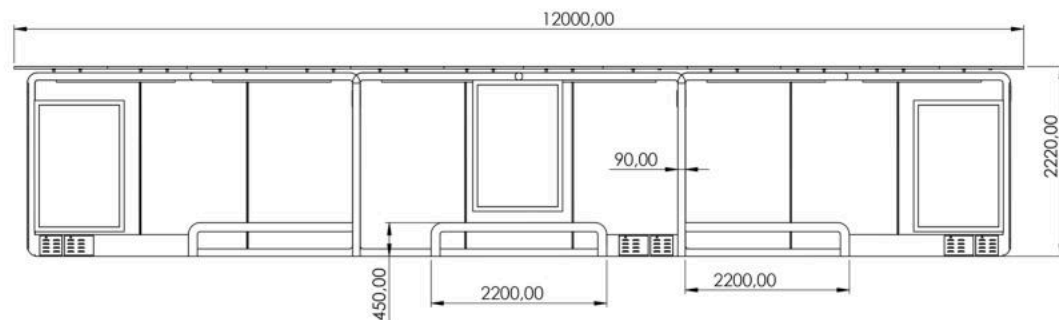

Characteristics

Model	WYB1803-12M	Appearance	
Size	12000*1800*2220mm		
N.W.	00KG		
G.W.	00KG		
Certificate	CE ISO		
Function	In sunlight condition, product will charge build-in Li-ion battery by solar panel, and charge cell phones by cables simultaneous. Without sunlight condition, product will charge cell phone by its built-in battery.		
Material	Stainless steel #201		
Solar panel	Monocrystalline Silicon		
Solar power	600W		
AC power	Optional		
Controller	MPPT Controller		
Battery type	Gel battery		
Working temp.	-20C-40C/-20C-65C		
Battery capacity	12V/55Ah/3PCS		
USB charger	2		
Wireless charger	NO		
LED light	Led Strip light Inside, working in the evening with sensor		
Advertising display	LED light box * 2 windows, working 5 hours at night		
WiFi router	4G/International router: Optional		
Bluetooth/speaker	NO		
Warranty	1 Year		
Battery notice	The controller works well above -40°C , while the working efficiency of battery is getting less and less under 0°C, when -10°C it already doesn't work. Yet after the temperate rises back to over 0°C, it will work again. Therefore, in very cold winter the chargers on bench don't work. In good sunshine, the battery is fully charged in about 7-8 hours.		

ADLIS
WEIYIN