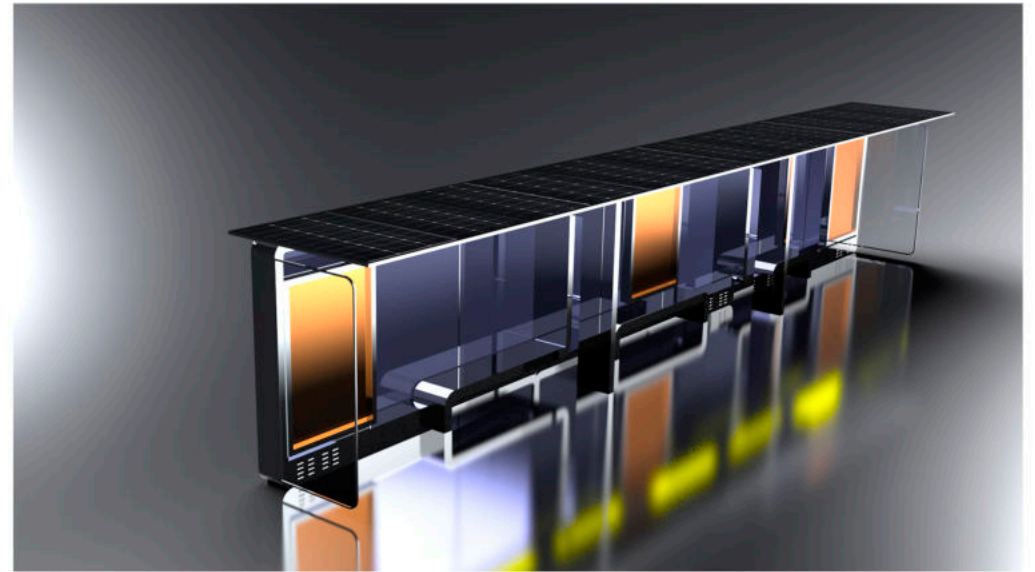

ADLIS
WEIYIN