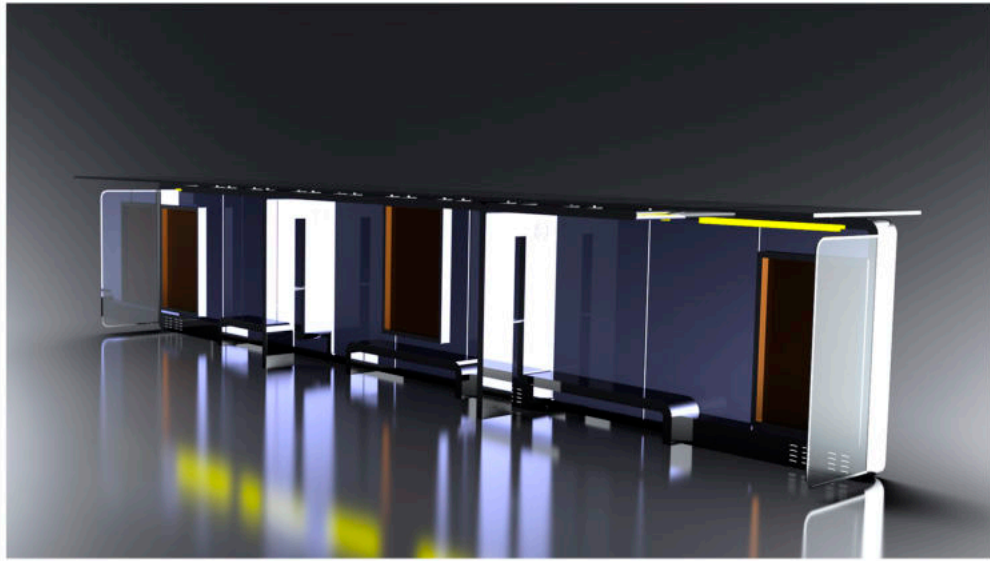

ADLIS
WEIYIN