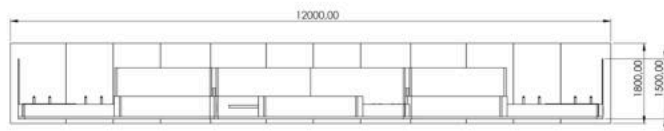

ADLIS

**SMART BENCH
SMART CONTAINER
SMART HOME
SMART SECURITY**

WEIYIN

TECHNOLOGY

DATA SHEET: WYB1803-12M

Characteristics

Model	WYB1803-12M	Appearance	
Size	12000*1800*2220mm		
N.W.	00KG		
G.W.	00KG		
Certificate	CE ISO		
Function	In sunlight condition, product will charge build-in Li-ion battery by solar panel, and charge cell phones by cables simultaneous. Without sunlight condition, product will charge cell phone by its built-in battery.		
Material	Stainless steel #201		
Solar panel	Monocrystalline Silicon		
Solar power	600W		
AC power	Optional		
Controller	MPPT Controller		
Battery type	Gel battery		
Working temp.	-20C-40C/-20C-65C		
Battery capacity	12V/55Ah/3PCS		
USB charger	2		
Wireless charger	NO		
LED light	Led Strip light Inside, working in the evening with sensor		
Advertising display	LED light box * 2 windows, working 5 hours at night		
WiFi router	4G/International router: Optional		
Bluetooth/speaker	NO		
Warranty	1 Year		
Battery notice	The controller works well above -40°C , while the working efficiency of battery is getting less and less under 0°C, when -10°C it already doesn't work. Yet after the temperate rises back to over 0°C, it will work again. Therefore, in very cold winter the chargers on bench don't work. In good sunshine, the battery is fully charged in about 7-8 hours.		