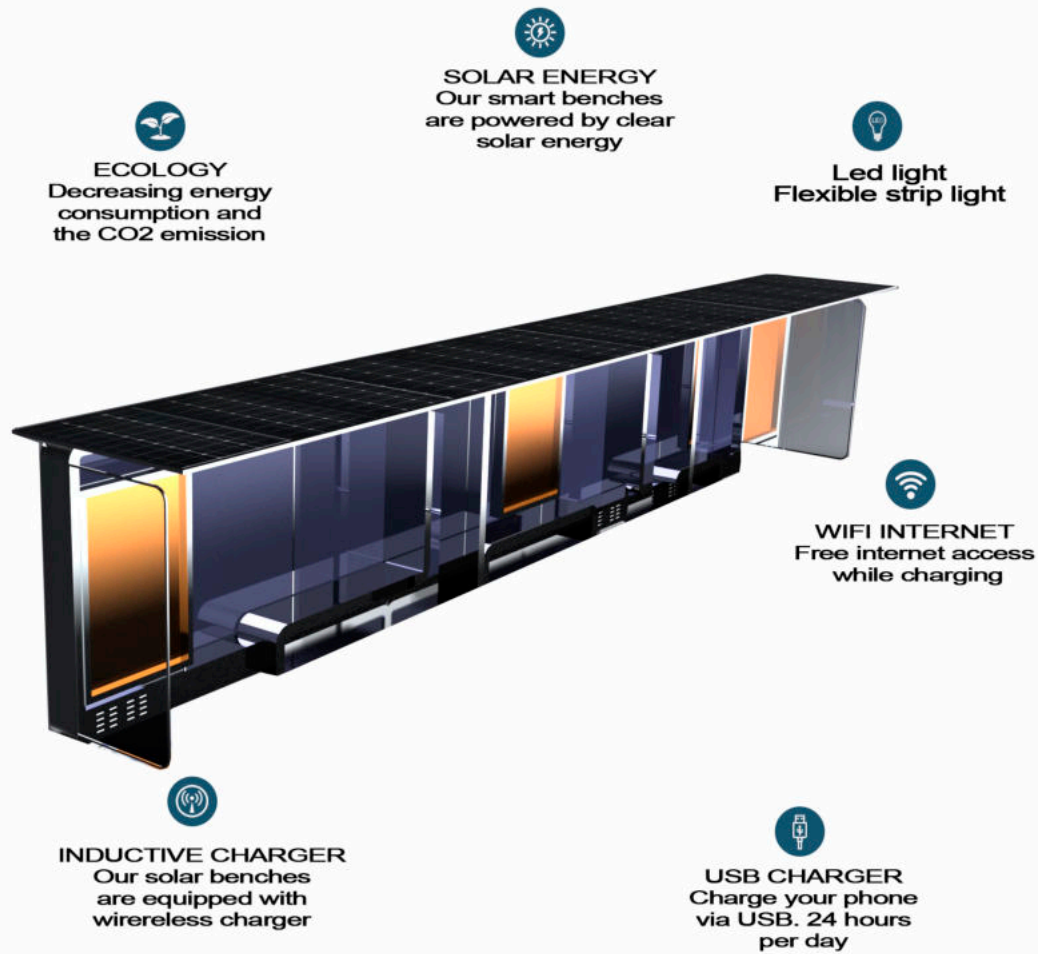

ADLIS

**SMART BENCH
SMART CONTAINER
SMART HOME
SMART SECURITY**

WEIYIN

TECHNOLOGY

DATA SHEET: WYB1803-12M

Characteristics

Model	WYB1803-12M	Appearance	
Size	12000*1800*2220mm		
N.W.	00KG		
G.W.	00KG		
Certificate	CE ISO		
Function	In sunlight condition, product will charge build-in Li-ion battery by solar panel, and charge cell phones by cables simultaneous. Without sunlight condition, product will charge cell phone by its built-in battery.		
Material	Stainless steel #201		
Solar panel	Monocrystalline Silicon		
Solar power	600W		
AC power	Optional		
Controller	MPPT Controller		
Battery type	Gel battery		
Working temp.	-20C-40C/-20C-65C		
Battery capacity	12V/55Ah/3PCS		
USB charger	2		
Wireless charger	NO		
LED light	Led Strip light Inside, working in the evening with sensor		
Advertising display	LED light box * 2 windows, working 5 hours at night		
WiFi router	4G/International router: Optional		
Bluetooth/speaker	NO		
Warranty	1 Year		
Battery notice	The controller works well above -40°C , while the working efficiency of battery is getting less and less under 0°C, when -10°C it already doesn't work. Yet after the temperate rises back to over 0°C, it will work again. Therefore, in very cold winter the chargers on bench don't work. In good sunshine, the battery is fully charged in about 7-8 hours.		

ADLIS 
WEIYIN

A. Description and function:

In sunlight condition, product will charge build-in Li-ion battery by solar panel, and charge cell phones by cables simultaneous. Without sunlight condition, product will charge cell phone by its built-in battery.