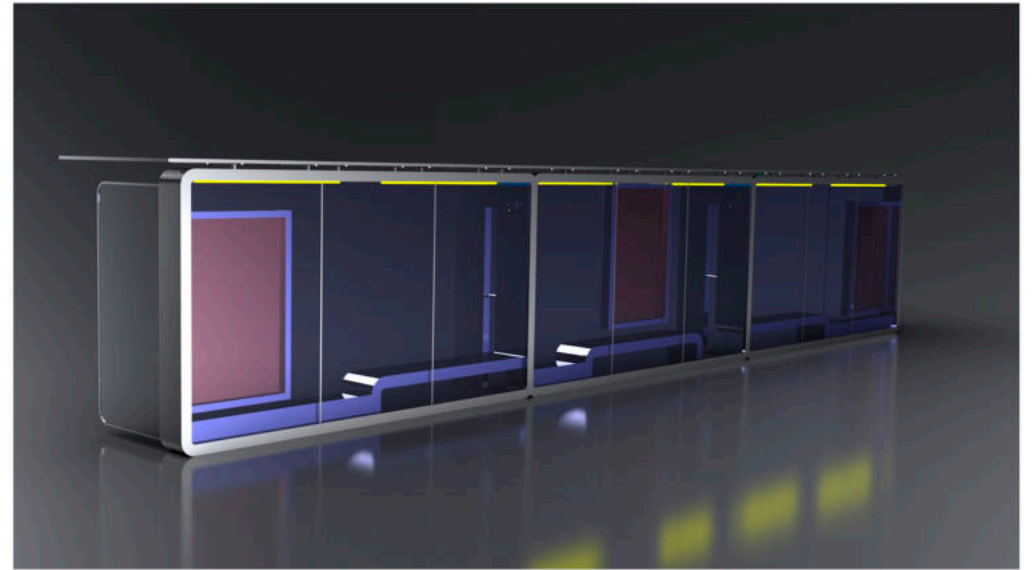

ADLIS
WEIYIN