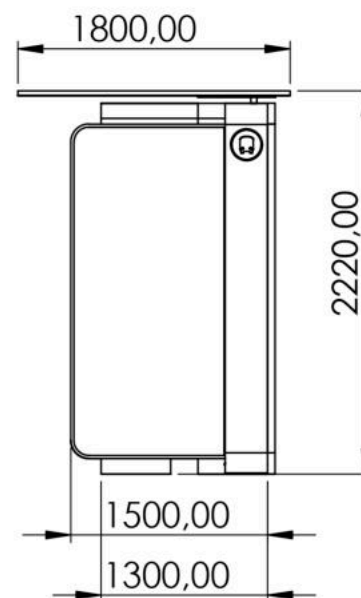

Characteristics

Model	WYB1803-12M	Appearance	
Size	12000*1800*2220mm		
N.W.	00KG		
G.W.	00KG		
Certificate	CE ISO		
Function	In sunlight condition, product will charge build-in Li-ion battery by solar panel, and charge cell phones by cables simultaneous. Without sunlight condition, product will charge cell phone by its built-in battery.		
Material	Stainless steel #201		
Solar panel	Monocrystalline Silicon		
Solar power	600W		
AC power	Optional		
Controller	MPPT Controller		
Battery type	Gel battery		
Working temp.	-20C-40C/-20C-65C		
Battery capacity	12V/55Ah/3PCS		
USB charger	2		
Wireless charger	NO		
LED light	Led Strip light Inside, working in the evening with sensor		
Advertising display	LED light box * 2 windows, working 5 hours at night		
WiFi router	4G/International router: Optional		
Bluetooth/speaker	NO		
Warranty	1 Year		
Battery notice	The controller works well above -40°C , while the working efficiency of battery is getting less and less under 0°C, when -10°C it already doesn't work. Yet after the temperate rises back to over 0°C, it will work again. Therefore, in very cold winter the chargers on bench don't work. In good sunshine, the battery is fully charged in about 7-8 hours.		

ADLIS
WEIYIN